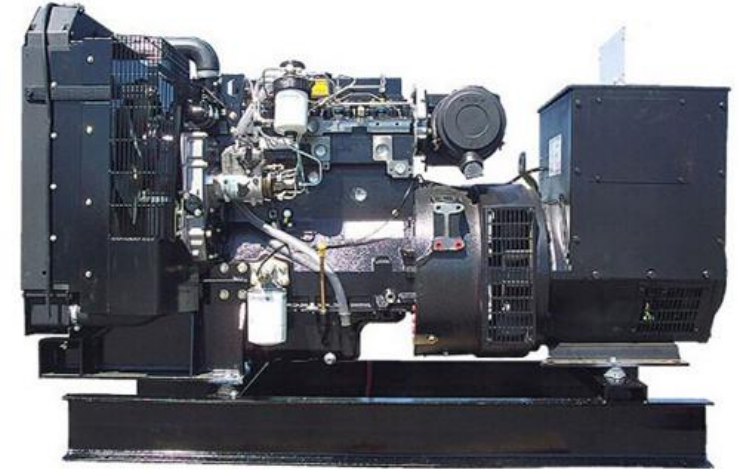

Datasheet

HPM500 Perkins Diesel Power Generator (2506C-E15TAG1)

**360kW-450kVA
400kW-500kVA
50Hz**

Equipment

Engine and alternator mounted on same frame steel skid.
Build in damper for anti-vibration.
Compact design, easy to operate and maintain.
Perkins brand engine.
Top brand AC alternator.
Full range protections, alarms with auto shutdown features.
Comply with ISO8628 national standard and ISO9001 quality standard. Specially designed horizontal/vertical, engine driven/electrical radiator. Industrial, Residential silencers.
Catalytic converters.
Heat exchangers.
Special spark arrestor silencers.
Standard set for "CE" certification.
Sound & Weatherproof canopy optional.
Spring, seismic anti-vibration mounts.
Advanced facility for FAT.